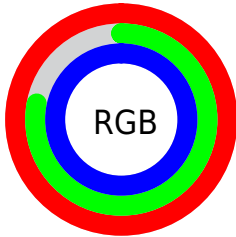

Distribution

- Red (100%)
- Green (78%)
- Blue (100%)