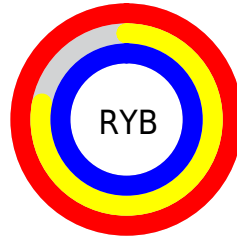

- Red (100%)
- Yellow (78%)
- Blue (100%)