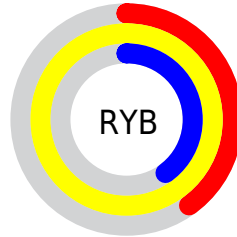

- Red (40%)
- Yellow (100%)
- Blue (40%)