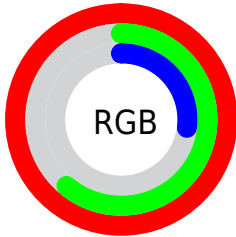

Distribution

Red (100%)

Green (61%)

Blue (27%)