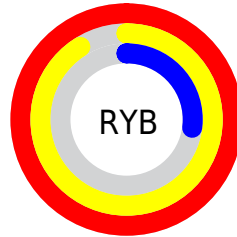

# Details

The XYZ color **54.2026, 45.4666, 11.5494** is a light color, and the websafe version is hex **FF9933**. The color can be described as light washed orange. A complement of this color would be **34.5059, 36.4885, 99.8313**, and the grayscale version is **41.3364, 43.4891, 47.3596**.

A 20% lighter version of the original color is **68.0471, 69.2537, 28.1932**, and **26.9974, 21.2600, 2.9678** is the 20% darker color. If you saturate the color by 10%, you get **51.4230, 40.9139, 7.5211**, and if you desaturate by 10%, it is **57.5786, 50.6689, 17.4537**.

# Distribution

Red (100%)

Green (61%)

Blue (27%)

Red (100%)

Yellow (91%)

Blue (27%)

Cyan (0%)