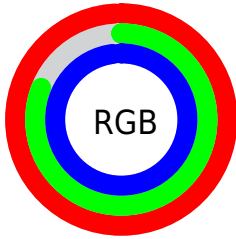

Distribution

- Red (99%)
- Green (81%)
- Blue (98%)