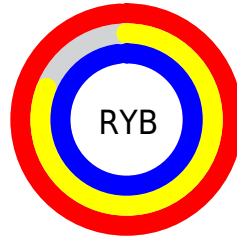

- Red (99%)
- Yellow (81%)
- Blue (98%)