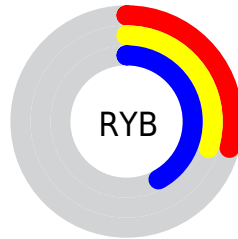

Details

The XYZ color **8.0876, 7.7053, 14.6967** is a dark color, and the websafe version is hex **666699**. A complement of this color would be **12.2656, 13.6756, 8.6501**, and the grayscale version is **7.4320, 7.8190, 8.5149**.

A 20% lighter version of the original color is **21.8769, 21.4615, 34.8877**, and **1.8126, 1.6100, 4.3529** is the 20% darker color. If you saturate the color by 10%, you get **6.6753, 6.0106, 14.4442**, and if you desaturate by 10%, it is **9.7513, 9.6973, 14.9936**.

Distribution

Red (29%)

Green (30%)

Blue (42%)

Red (29%)

Yellow (30%)

Blue (42%)

Cyan (29%)