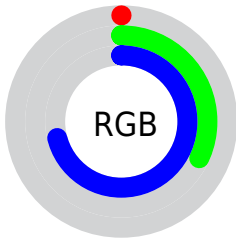

Distribution

- Red (0%)
- Green (32%)
- Blue (71%)