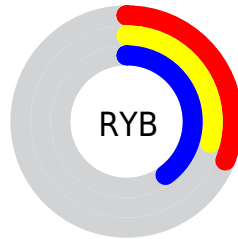

- Red (31%)
- Yellow (29%)
- Blue (40%)