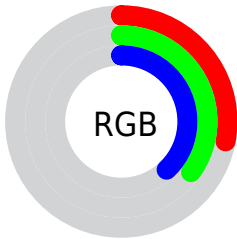

Distribution

- Red (28%)
- Green (35%)
- Blue (38%)