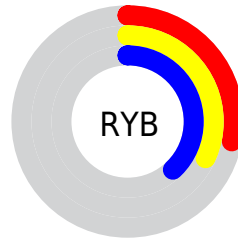

## Conversions Part 2

| Format                              | Color   |
|-------------------------------------|---|
| <a href="#">RYB</a>                 | <a href="#">72, 82, 96</a>                    |
| Decimal                             | <a href="#">4741472</a>                       |
| CIELab                              | <a href="#">36.68, -4.75, -6.20</a>           |
| CIELCh                              | <a href="#">37, 7.810, 232.562</a>            |
| Yxy                                 | <a href="#">9.3670, 0.2771,<br/>0.3106</a>    |
| Android<br>(android.graphics.Color) | <a href="#">4282931552<br/>(0xFF485960)</a>   |
| YUV                                 | <a href="#">84.7150, 5.5635,<br/>-11.1511</a> |
| Hunter-Lab                          | <a href="#">30.6056, -4.8241,<br/>-2.6634</a> |

# Details

The XYZ color **8.3562, 9.3670, 12.4339** is a dark color, and the websafe version is hex **666666**. A complement of this color would be **8.7897, 8.5467, 7.3176**, and the grayscale version is **8.5659, 9.0120, 9.8141**.

A 20% lighter version of the original color is **22.3061, 24.6055, 30.7678**, and **1.9284, 2.2647, 3.3531** is the 20% darker color. If you saturate the color by 10%, you get **7.4672, 8.5696, 12.3270**, and if you desaturate by 10%, it is **9.3664, 10.2405, 12.5494**.

# Distribution

- Red (28%)
- Green (35%)
- Blue (38%)

- Red (28%)
- Yellow (32%)
- Blue (38%)

- Cyan (25%)
- Magenta (7%)
- Yellow (0%)
- Black (62%)

- Cyan (72%)
- Magenta (65%)
- Yellow (62%)