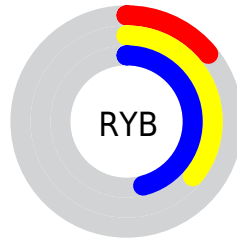

- Red (14%)
- Yellow (36%)
- Blue (46%)