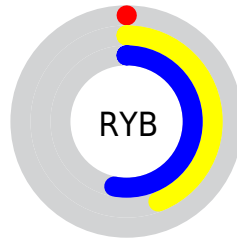

- Red (0%)
- Yellow (44%)
- Blue (53%)