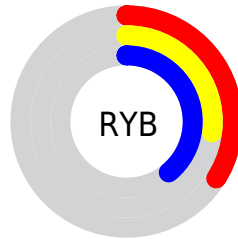

- Red (34%)
- Yellow (27%)
- Blue (39%)