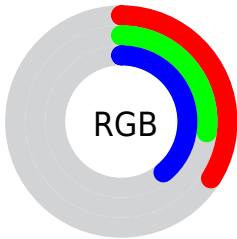

Distribution

- Red (34%)
- Green (27%)
- Blue (39%)