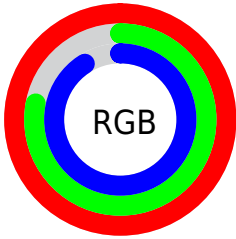

Distribution

- Red (100%)
- Green (78%)
- Blue (91%)