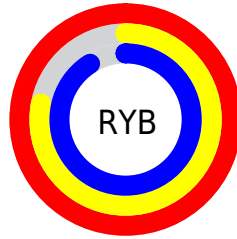

- Red (100%)
- Yellow (78%)
- Blue (91%)