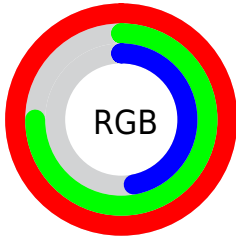

Distribution

Red (100%)

Green (75%)

Blue (47%)