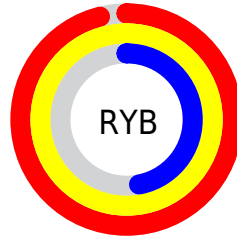

Details

The XYZ color **63.3220, 59.9021, 26.3140** is a light color, and the websafe version is hex **FFCC99**. A complement of this color would be **43.2833, 45.9809, 101.2013**, and the grayscale version is **56.4532, 59.3932, 64.6792**.

A 20% lighter version of the original color is **82.1407, 90.8375, 53.2485**, and **32.6996, 30.2213, 9.9042** is the 20% darker color. If you saturate the color by 10%, you get **59.4141, 54.2669, 18.2897**, and if you desaturate by 10%, it is **67.8669, 66.1501, 36.5906**.

Distribution

Red (100%)

Green (75%)

Blue (47%)

Red (96%)

Yellow (100%)

Blue (47%)

Cyan (0%)