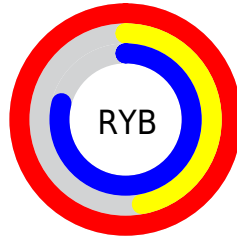

Details

The XYZ color **58.6200, 39.1518, 59.7258** is a light color, and the websafe version is hex **FF66CC**. A complement of this color would be **51.3847, 78.6809, 53.0395**, and the grayscale version is **38.2102, 40.2001, 43.7779**.

A 20% lighter version of the original color is **75.0121, 59.9243, 102.2207**, and **29.6624, 17.4893, 29.4161** is the 20% darker color. If you saturate the color by 10%, you get **54.7517, 33.2856, 52.6703**, and if you desaturate by 10%, it is **63.3899, 46.6916, 67.4818**.

Distribution

Red (100%)

Green (47%)

Blue (79%)

Red (100%)

Yellow (47%)

Blue (79%)

Cyan (0%)