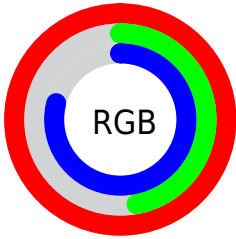

Distribution

Red (100%)

Green (47%)

Blue (79%)