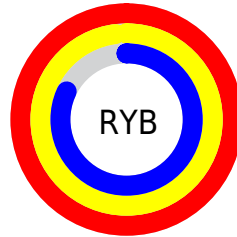

Details

The XYZ color **81.3245, 83.0153, 72.0589** is a light color, and the websafe version is hex FFFFFFFF. A complement of this color would be **73.4826, 79.0508, 105.9931**, and the grayscale version is **79.5626, 83.7060, 91.1559**.

A 20% lighter version of the original color is **95.0500, 100.0000, 108.9000**, and **44.5351, 45.0323, 37.3552** is the 20% darker color. If you saturate the color by 10%, you get **74.8345, 74.6898, 55.5464**, and if you desaturate by 10%, it is **88.6068, 92.1161, 91.3305**.

Distribution

Red (100%)

Green (91%)

Blue (82%)

Red (100%)

Yellow (98%)

Blue (82%)

Cyan (0%)