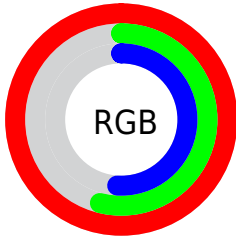

Distribution

Red (100%)

Green (54%)

Blue (51%)