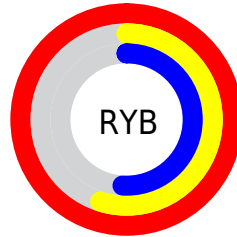

Details

The XYZ color **54.2909, 41.0219, 25.8255** is a light color, and the websafe version is hex **FF9999**. A complement of this color would be **60.0572, 77.7947, 106.4579**, and the grayscale version is **39.2701, 41.3152, 44.9922**.

A 20% lighter version of the original color is **68.7535, 62.7773, 52.7495**, and **26.9446, 18.5455, 9.7489** is the 20% darker color. If you saturate the color by 10%, you get **49.7679, 34.3585, 16.9731**, and if you desaturate by 10%, it is **59.9793, 49.3395, 37.1534**.

Distribution

Red (100%)

Green (54%)

Blue (51%)

Red (100%)

Yellow (55%)

Blue (51%)

Cyan (0%)