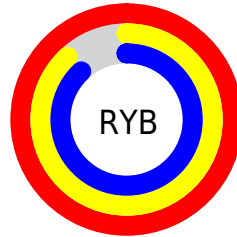

Details

The XYZ color **81.4863, 80.0076, 82.3824** is a light color, and the websafe version is hex **FFCCCC**. A complement of this color would be **84.3925, 94.5243, 107.5668**, and the grayscale version is **77.7629, 81.8126, 89.0940**.

A 20% lighter version of the original color is **95.0500, 100.0000, 108.9000**, and **44.7324, 43.2840, 44.0272** is the 20% darker color. If you saturate the color by 10%, you get **72.0128, 66.0651, 63.7966**, and if you desaturate by 10%, it is **92.4779, 96.2069, 103.8774**.

Distribution

Red (100%)

Green (88%)

Blue (88%)

Red (100%)

Yellow (88%)

Blue (88%)

Cyan (0%)