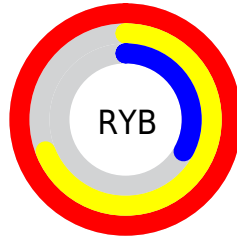

- Red (100%)
- Yellow (69%)
- Blue (33%)