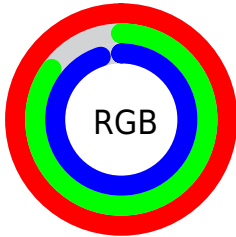

Distribution

Red (100%)

Green (85%)

Blue (95%)