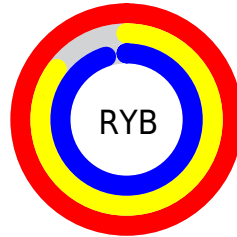

Details

The XYZ color **82.2305, 77.3568, 95.3914** is a light color, and the websafe version is hex **FFCCFF**. A complement of this color would be **78.5205, 91.9300, 87.7379**, and the grayscale version is **76.1510, 80.1168, 87.2472**.

A 20% lighter version of the original color is **95.0500, 100.0000, 108.9000**, and **45.1787, 41.4343, 52.6302** is the 20% darker color. If you saturate the color by 10%, you get **74.9693, 64.7379, 87.1026**, and if you desaturate by 10%, it is **90.5641, 92.0344, 104.3029**.

Distribution

Red (100%)

Green (85%)

Blue (95%)

Red (100%)

Yellow (85%)

Blue (95%)

Cyan (0%)