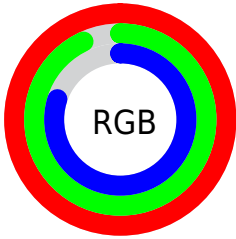

Distribution

Red (100%)

Green (93%)

Blue (80%)