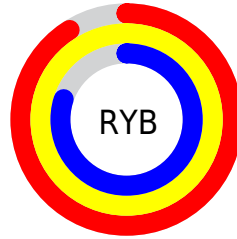

Details

The XYZ color **82.4233, 86.1880, 69.4185** is a light color, and the websafe version is hex **FFFFCC**. A complement of this color would be **69.0725, 72.2979, 104.9221**, and the grayscale version is **81.8672, 86.1307, 93.7964**.

A 20% lighter version of the original color is **95.0500, 100.0000, 108.9000**, and **45.3176, 47.2555, 35.5869** is the 20% darker color. If you saturate the color by 10%, you get **77.0723, 79.9863, 53.7609**, and if you desaturate by 10%, it is **88.4099, 92.8589, 87.7605**.

Distribution

Red (100%)

Green (93%)

Blue (80%)

Red (91%)

Yellow (100%)

Blue (80%)

Cyan (0%)