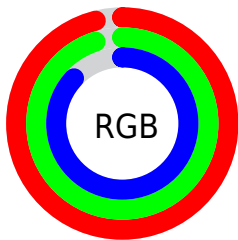

Distribution

- Red (96%)
- Green (95%)
- Blue (87%)