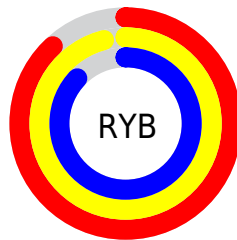

- Red (88%)
- Yellow (96%)
- Blue (87%)