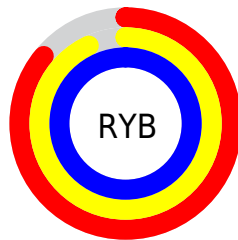

- Red (86%)
- Yellow (93%)
- Blue (100%)