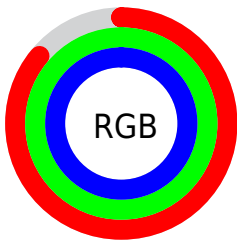

Distribution

- Red (86%)
- Green (100%)
- Blue (100%)