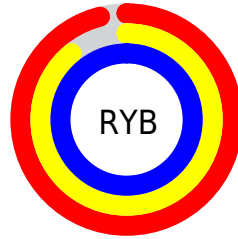

- Red (96%)
- Yellow (89%)
- Blue (100%)