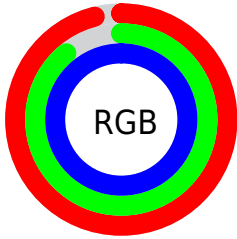

Distribution

- Red (96%)
- Green (89%)
- Blue (100%)