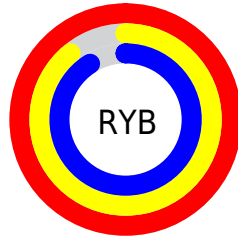

- Red (100%)
- Yellow (89%)
- Blue (91%)