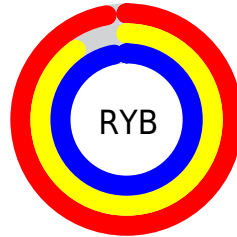

- Red (97%)
- Yellow (90%)
- Blue (97%)