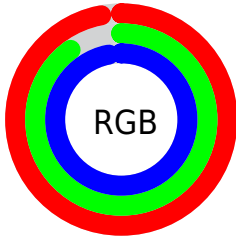

Distribution

- Red (97%)
- Green (90%)
- Blue (97%)