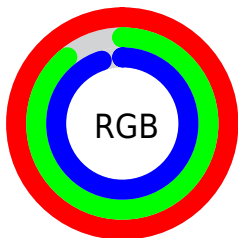

Distribution

Red (100%)

Green (89%)

Blue (95%)