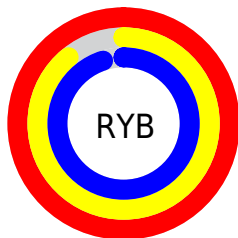

Details

The XYZ color **84.2193, 82.3599, 94.6773** is a light color, and the websafe version is hex **FFCCCC**. A complement of this color would be **82.8517, 93.5079, 96.1246**, and the grayscale version is **80.2217, 84.3994, 91.9110**.

A 20% lighter version of the original color is **95.0500, 100.0000, 108.9000**, and **46.5354, 44.8781, 52.1086** is the 20% darker color. If you saturate the color by 10%, you get **76.0124, 68.7717, 83.2284**, and if you desaturate by 10%, it is **93.5784, 98.0540, 107.1175**.

Distribution

Red (100%)

Green (89%)

Blue (95%)

Red (100%)

Yellow (89%)

Blue (95%)

Cyan (0%)