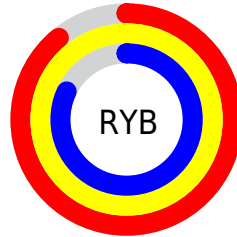

Details

The XYZ color **84.3773, 89.3183, 72.4675** is a light color, and the websafe version is hex **FFFCC**. A complement of this color would be **69.9183, 72.3408, 104.8858**, and the grayscale version is **84.5268, 88.9288, 96.8434**.

A 20% lighter version of the original color is **95.0500, 100.0000, 108.9000**, and **46.6803, 49.4567, 37.6576** is the 20% darker color. If you saturate the color by 10%, you get **79.4313, 84.0497, 56.5652**, and if you desaturate by 10%, it is **89.9129, 94.9581, 91.0571**.

Distribution

Red (100%)

Green (95%)

Blue (82%)

Red (89%)

Yellow (100%)

Blue (82%)

Cyan (0%)