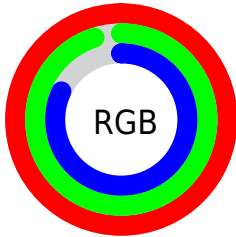

Distribution

Red (100%)

Green (95%)

Blue (82%)