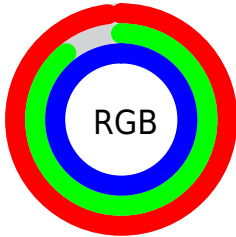

Distribution

- Red (98%)
- Green (89%)
- Blue (100%)