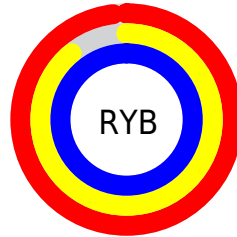

- Red (98%)
- Yellow (89%)
- Blue (100%)