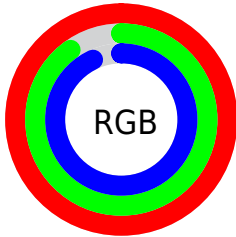

Distribution

Red (100%)

Green (90%)

Blue (93%)