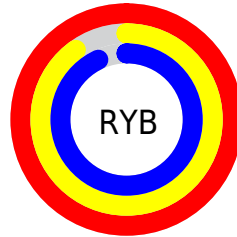

Details

The XYZ color **84.9694, 84.0267, 92.6293** is a light color, and the websafe version is hex FFFFFFFF. A complement of this color would be **85.1843, 95.0597, 101.8580**, and the grayscale version is **81.5644, 85.8121, 93.4493**.

A 20% lighter version of the original color is **95.0500, 100.0000, 108.9000**, and **46.8683, 45.6553, 50.5981** is the 20% darker color. If you saturate the color by 10%, you get **75.9591, 69.8890, 77.6550**, and if you desaturate by 10%, it is **95.0500, 100.0000, 108.9000**.

Distribution

Red (100%)

Green (90%)

Blue (93%)

Red (100%)

Yellow (90%)

Blue (93%)

Cyan (0%)