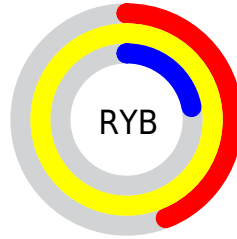

Details

The XYZ color **65.2481, 68.1341, 13.4536** is a light color, and the websafe version is hex **FFCC33**. The color can be described as light washed yellow. A complement of this color would be **24.2381, 17.1749, 96.6447**, and the grayscale version is **59.4070, 62.5008, 68.0633**.

A 20% lighter version of the original color is **80.0945, 94.0178, 30.1455**, and **34.3051, 35.5833, 5.0602** is the 20% darker color. If you saturate the color by 10%, you get **63.4004, 65.1959, 10.5049**, and if you desaturate by 10%, it is **67.4652, 71.3041, 18.0917**.

Distribution

Red (100%)

Green (83%)

Blue (22%)

Red (44%)

Yellow (100%)

Blue (22%)

Cyan (0%)