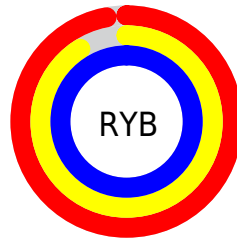

- Red (97%)
- Yellow (91%)
- Blue (100%)