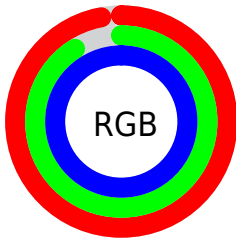

Distribution

- Red (97%)
- Green (91%)
- Blue (100%)