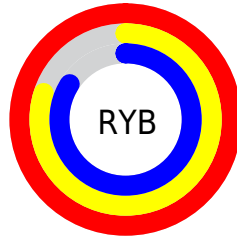

Red (100%)

Yellow (80%)

Blue (84%)