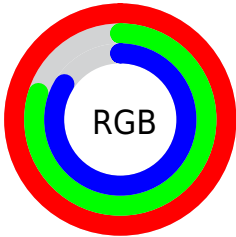

Distribution

Red (100%)

Green (80%)

Blue (84%)