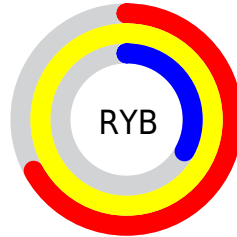

- Red (67%)
- Yellow (100%)
- Blue (33%)