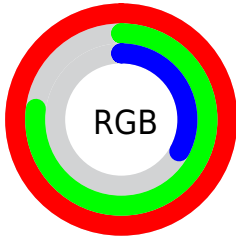

Distribution

- Red (100%)
- Green (77%)
- Blue (33%)