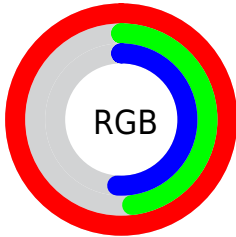

Distribution

Red (100%)

Green (48%)

Blue (51%)