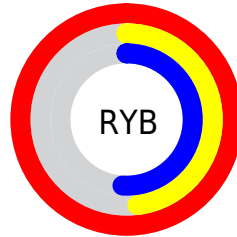

Details

The XYZ color **52.3522, 37.0376, 25.5088** is a light color, and the websafe version is hex **FF6666**. A complement of this color would be **60.8737, 82.5090, 101.5298**, and the grayscale version is **34.9894, 36.8116, 40.0878**.

A 20% lighter version of the original color is **65.7076, 56.5197, 52.2460**, and **25.8615, 16.3197, 9.5715** is the 20% darker color. If you saturate the color by 10%, you get **48.1555, 30.9410, 17.0295**, and if you desaturate by 10%, it is **57.7548, 44.9375, 36.2672**.

Distribution

Red (100%)

Green (48%)

Blue (51%)

Red (100%)

Yellow (48%)

Blue (51%)

Cyan (0%)