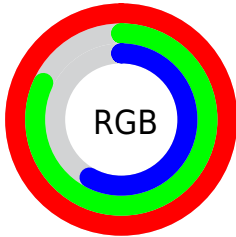

Distribution

Red (100%)

Green (82%)

Blue (58%)