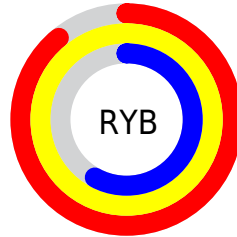

Details

The XYZ color **69.6319, 69.4913, 37.7601** is a light color, and the websafe version is hex **FFCC99**. A complement of this color would be **49.3320, 51.6540, 101.9778**, and the grayscale version is **65.7362, 69.1596, 75.3149**.

A 20% lighter version of the original color is **87.7795, 97.0918, 70.6140**, and **36.7647, 36.3572, 16.1463** is the 20% darker color. If you saturate the color by 10%, you get **65.2728, 63.6551, 27.4223**, and if you desaturate by 10%, it is **74.6165, 75.8667, 50.5013**.

Distribution

Red (100%)

Green (82%)

Blue (58%)

Red (89%)

Yellow (100%)

Blue (58%)

Cyan (0%)