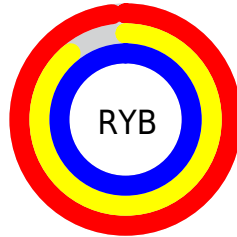

- Red (98%)
- Yellow (89%)
- Blue (100%)