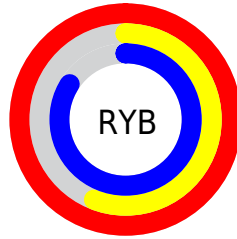

- Red (100%)
- Yellow (56%)
- Blue (84%)