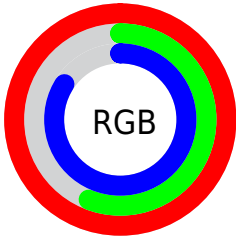

Distribution

- Red (100%)
- Green (56%)
- Blue (84%)