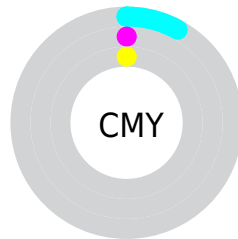

Details

The XYZ color **87.7528, 95.7658, 108.4673** is a light color, and the websafe version is hex FFFFFFFF. A complement of this color would be **86.2302, 87.2472, 90.8945**, and the grayscale version is **89.5608, 94.2249, 102.6109**.

A 20% lighter version of the original color is **95.0500, 100.0000, 108.9000**, and **48.7497, 53.5934, 61.2013** is the 20% darker color. If you saturate the color by 10%, you get **79.5293, 90.9337, 107.9681**, and if you desaturate by 10%, it is **95.0500, 100.0000, 108.9000**.

Distribution

- Red (92%)
- Green (100%)
- Blue (100%)

- Red (92%)
- Yellow (96%)
- Blue (100%)

- Cyan (8%)
- Magenta (0%)
- Yellow (0%)
- Black (0%)

- Cyan (8%)
- Magenta (0%)
- Yellow (0%)

Brightness & Saturation Gradients

These gradients show how the XYZ color 87.7528, 95.7658, 108.4673 changes by changing the brightness by 10 percent. The first figure shows a shift by +10% for each color and the second figure -10%.

Similar to the brightness gradients but the following saturation gradients show a change of the XYZ color 87.7528, 95.7658, 108.4673 by changing the saturation by 10% instead.