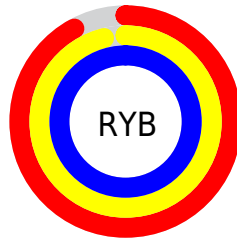

- Red (92%)
- Yellow (96%)
- Blue (100%)