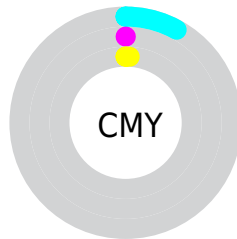

Details

The XYZ color **87.7506, 96.2740, 106.8863** is a light color, and the websafe version is hex **FFFFFF**. A complement of this color would be **86.2351, 86.7923, 92.3285**, and the grayscale version is **89.8615, 94.5413, 102.9555**.

A 20% lighter version of the original color is **95.0500, 100.0000, 108.9000**, and **48.7483, 53.9574, 60.0701** is the 20% darker color. If you saturate the color by 10%, you get **79.5234, 92.0793, 104.3978**, and if you desaturate by 10%, it is **95.0500, 100.0000, 108.9000**.

Distribution

- Red (92%)
- Green (100%)
- Blue (99%)

- Red (92%)
- Yellow (96%)
- Blue (100%)

- Cyan (8%)
- Magenta (0%)
- Yellow (1%)
- Black (0%)

- Cyan (8%)
- Magenta (0%)
- Yellow (1%)

Brightness & Saturation Gradients

These gradients show how the XYZ color 87.7506, 96.2740, 106.8863 changes by changing the brightness by 10 percent. The first figure shows a shift by +10% for each color and the second figure -10%.

Similar to the brightness gradients but the following saturation gradients show a change of the XYZ color 87.7506, 96.2740, 106.8863 by changing the saturation by 10% instead.