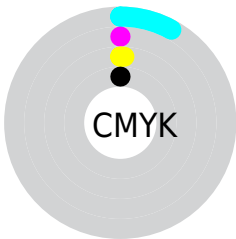

Details

The XYZ color **87.7506, 96.2740, 106.8863** is a light color, and the websafe version is hex **FFFFFF**. A complement of this color would be **86.2351, 86.7923, 92.3285**, and the grayscale version is **89.8615, 94.5413, 102.9555**.

A 20% lighter version of the original color is **95.0500, 100.0000, 108.9000**, and **48.7483, 53.9574, 60.0701** is the 20% darker color. If you saturate the color by 10%, you get **79.5234, 92.0793, 104.3978**, and if you desaturate by 10%, it is **95.0500, 100.0000, 108.9000**.

Distribution

- Red (92%)
- Green (100%)
- Blue (99%)

- Red (92%)
- Yellow (96%)
- Blue (100%)

- Cyan (8%)
- Magenta (0%)
- Yellow (1%)
- Black (0%)

- Cyan (8%)
- Magenta (0%)
- Yellow (1%)

Brightness & Saturation Gradients