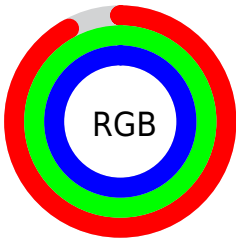

Distribution

- Red (92%)
- Green (100%)
- Blue (99%)