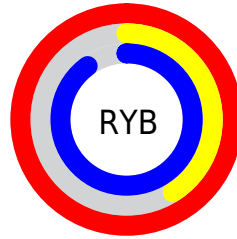

Details

The XYZ color **60.4344, 37.0203, 78.0891** is a light color, and the websafe version is hex **FF66CC**. A complement of this color would be **45.6838, 76.1626, 33.7683**, and the grayscale version is **35.1173, 36.9461, 40.2343**.

A 20% lighter version of the original color is **72.3872, 54.6744, 101.3457**, and **30.8414, 16.2051, 41.0375** is the 20% darker color. If you saturate the color by 10%, you get **57.6062, 32.3388, 74.1403**, and if you desaturate by 10%, it is **64.0585, 43.2679, 82.3816**.

Distribution

Red (100%)

Green (41%)

Blue (90%)

Red (100%)

Yellow (41%)

Blue (90%)

Cyan (0%)