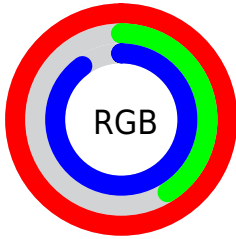

Distribution

Red (100%)

Green (41%)

Blue (90%)