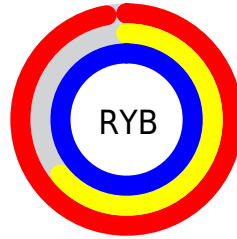

- Red (97%)
- Yellow (64%)
- Blue (100%)