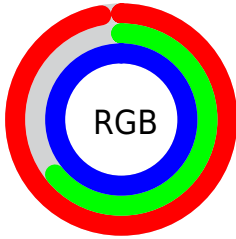

Distribution

- Red (97%)
- Green (64%)
- Blue (100%)