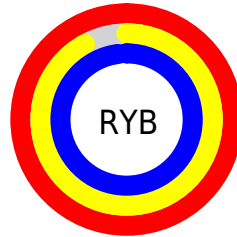

Details

The XYZ color **88.3609, 87.6417, 103.5262** is a light color, and the websafe version is hex FFFFFFFF. A complement of this color would be **85.6036, 95.4154, 95.5700**, and the grayscale version is **85.0025, 89.4293, 97.3885**.

A 20% lighter version of the original color is **95.0500, 100.0000, 108.9000**, and **49.2591, 48.1861, 58.3344** is the 20% darker color. If you saturate the color by 10%, you get **80.7843, 73.7574, 97.0888**, and if you desaturate by 10%, it is **95.0500, 100.0000, 108.9000**.

Distribution

Red (100%)

Green (92%)

Blue (98%)

Red (100%)

Yellow (92%)

Blue (98%)

Cyan (0%)