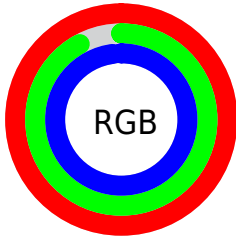

Distribution

Red (100%)

Green (92%)

Blue (98%)