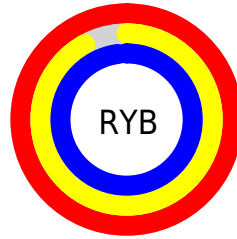

Details

The XYZ color **88.3609, 87.6417, 103.5262** is a light color, and the websafe version is hex FFFFFFFF. A complement of this color would be **85.6036, 95.4154, 95.5700**, and the grayscale version is **85.0025, 89.4293, 97.3885**.

A 20% lighter version of the original color is **95.0500, 100.0000, 108.9000**, and **49.2591, 48.1861, 58.3344** is the 20% darker color. If you saturate the color by 10%, you get **80.7843, 73.7574, 97.0888**, and if you desaturate by 10%, it is **95.0500, 100.0000, 108.9000**.

Distribution

Red (100%)

Green (92%)

Blue (98%)

Red (100%)

Yellow (92%)

Blue (98%)

Cyan (0%)