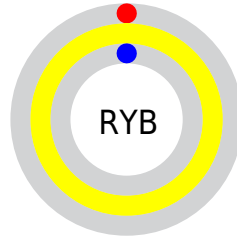

- Red (0%)
- Yellow (100%)
- Blue (0%)