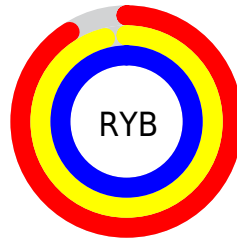

- Red (91%)
- Yellow (96%)
- Blue (100%)