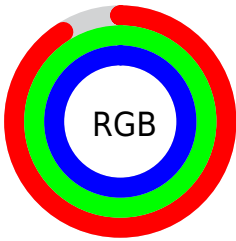

Distribution

- Red (91%)
- Green (100%)
- Blue (99%)