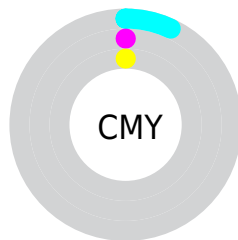

A 20% lighter version of the original color is 95.0500, 100.0000, 108.9000, and 49.4432, 54.2891, 61.2990 is the 20% darker color. If you saturate the color by 10%, you get 80.8181, 92.6632, 108.2340, and if you desaturate by 10%, it is 95.0500, 100.0000, 108.9000.

Distribution

- Red (93%)
- Green (100%)
- Blue (100%)

- Red (93%)
- Yellow (96%)
- Blue (100%)

- Cyan (7%)
- Magenta (0%)
- Yellow (0%)
- Black (0%)

- Cyan (7%)
- Magenta (0%)
- Yellow (0%)

Brightness & Saturation Gradients

These gradients show how the XYZ color 88.7351, 96.7445, 108.6045 changes by changing the brightness by 10 percent. The first figure shows a shift by +10% for each color and the second figure -10%.

Similar to the brightness gradients but the following saturation gradients show a change of the XYZ color 88.7351, 96.7445, 108.6045 by changing the saturation by 10% instead.