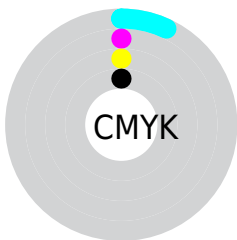

Details

The XYZ color 88.7351, 96.7445, 108.6045 is a light color, and the websafe version is hex FFFFFFFF. A complement of this color would be 86.8112, 87.9442, 92.5219, and the grayscale version is 90.5358, 95.2507, 103.7280.

A 20% lighter version of the original color is 95.0500, 100.0000, 108.9000, and 49.4432, 54.2891, 61.2990 is the 20% darker color. If you saturate the color by 10%, you get 80.8181, 92.6632, 108.2340, and if you desaturate by 10%, it is 95.0500, 100.0000, 108.9000.

Distribution

- Red (93%)
- Green (100%)
- Blue (100%)

- Red (93%)
- Yellow (96%)
- Blue (100%)

- Cyan (7%)
- Magenta (0%)
- Yellow (0%)
- Black (0%)

- Cyan (7%)
- Magenta (0%)
- Yellow (0%)

Brightness & Saturation Gradients