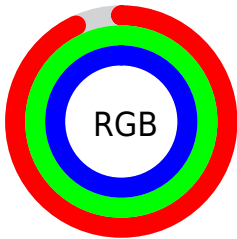

Distribution

- Red (93%)
- Green (100%)
- Blue (100%)