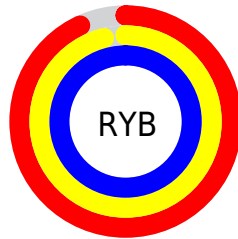

- Red (93%)
- Yellow (96%)
- Blue (100%)