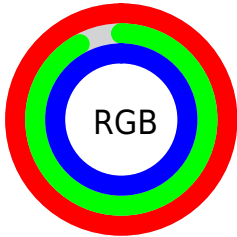

Distribution

- Red (100%)
- Green (92%)
- Blue (100%)