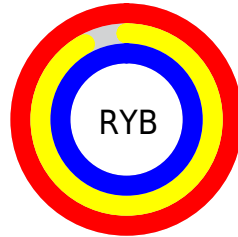

- Red (100%)
- Yellow (92%)
- Blue (100%)