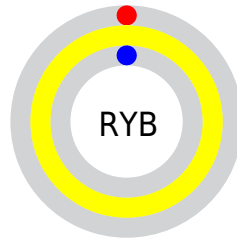

- Red (0%)
- Yellow (100%)
- Blue (0%)