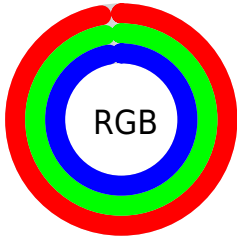

Distribution

- Red (97%)
- Green (97%)
- Blue (97%)