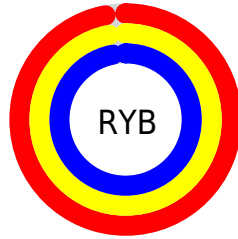

- Red (97%)
- Yellow (97%)
- Blue (97%)