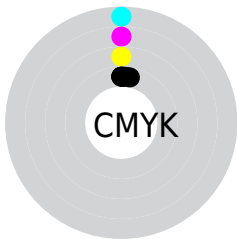

Details

The XYZ color 89.2221, 93.8686, 102.2229 is a light color, and the websafe version is hex FFFFFFFF, and the color name is [guyabano](#). A complement of this color would be 89.2256, 93.8710, 102.2279, and the grayscale version is 89.2255, 93.8722, 102.2268.

A 20% lighter version of the original color is 95.0500, 100.0000, 108.9000, and 50.1023, 52.7115, 57.4028 is the 20% darker color. If you saturate the color by 10%, you get 77.4950, 88.2313, 83.3504, and if you desaturate by 10%, it is 92.8592, 95.6185, 108.1697.

Distribution

- Red (97%)
- Green (97%)
- Blue (97%)

- Red (97%)
- Yellow (97%)
- Blue (97%)

- Cyan (0%)
- Magenta (0%)
- Yellow (0%)
- Black (3%)

- Cyan (3%)
- Magenta (3%)
- Yellow (3%)

Brightness & Saturation Gradients