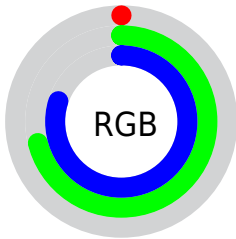

Distribution

- Red (0%)
- Green (71%)
- Blue (80%)